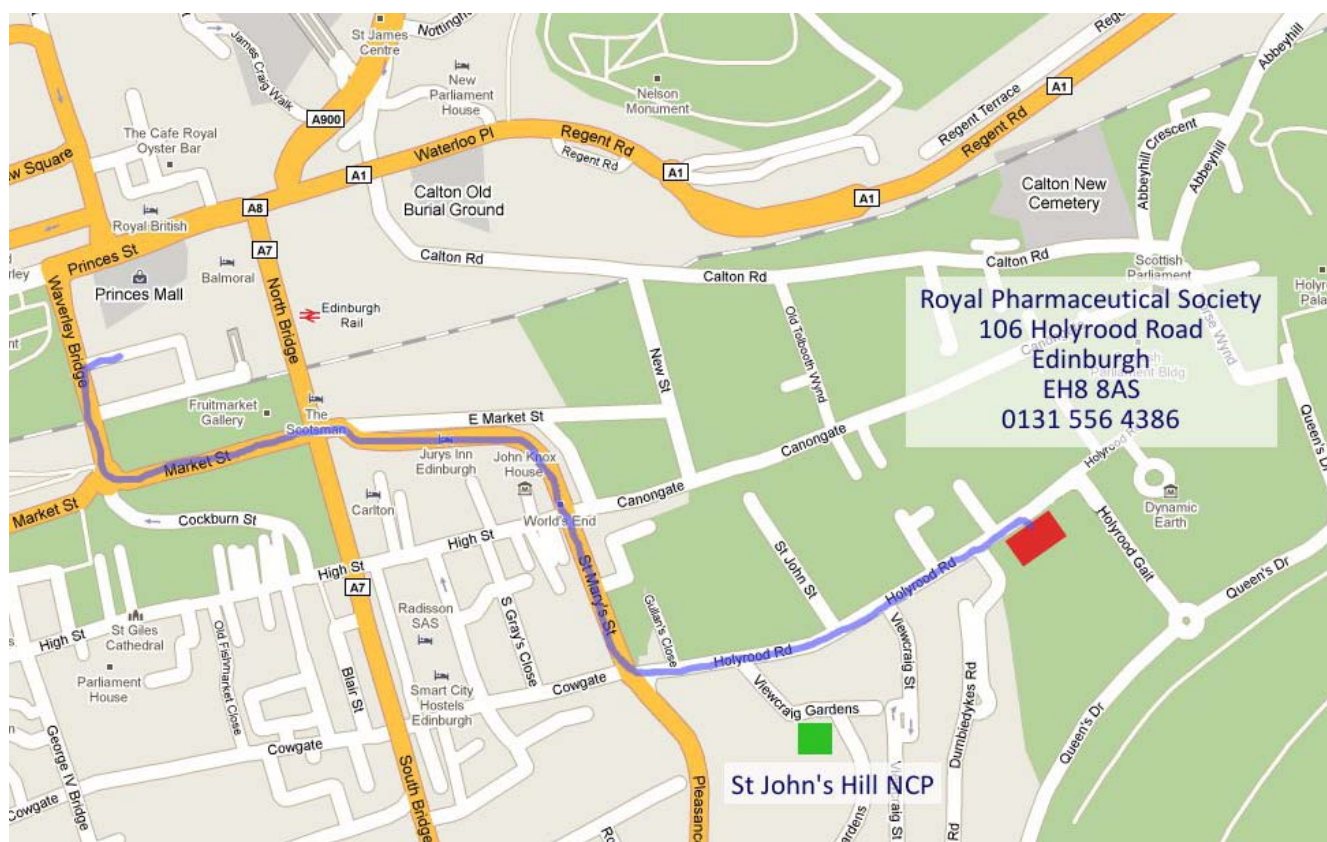

## Scottish Directorate

From January 2010, we have moved to new state of the art premises in Holyrood Road, near the Scottish Parliament and Dynamic Earth.

Our new address is:

**Holyrood Park House**

**106 Holyrood Road**

## From Waverley Station

Turn left on Waverley Bridge. At the roundabout, turn left onto Jeffery Street, and keep right as the road veers to the right as you go under Northbridge. Cross the Canongate (Royal Mile) and turn left onto Holyrood Road. Holyrood Park House is 3 minutes walk down Holyrood Road on the right, opposite the Pizza Express.

## Parking

The nearest parking is either at Dynamic Earth, or at the NCP at St John's Hill (marked on map)